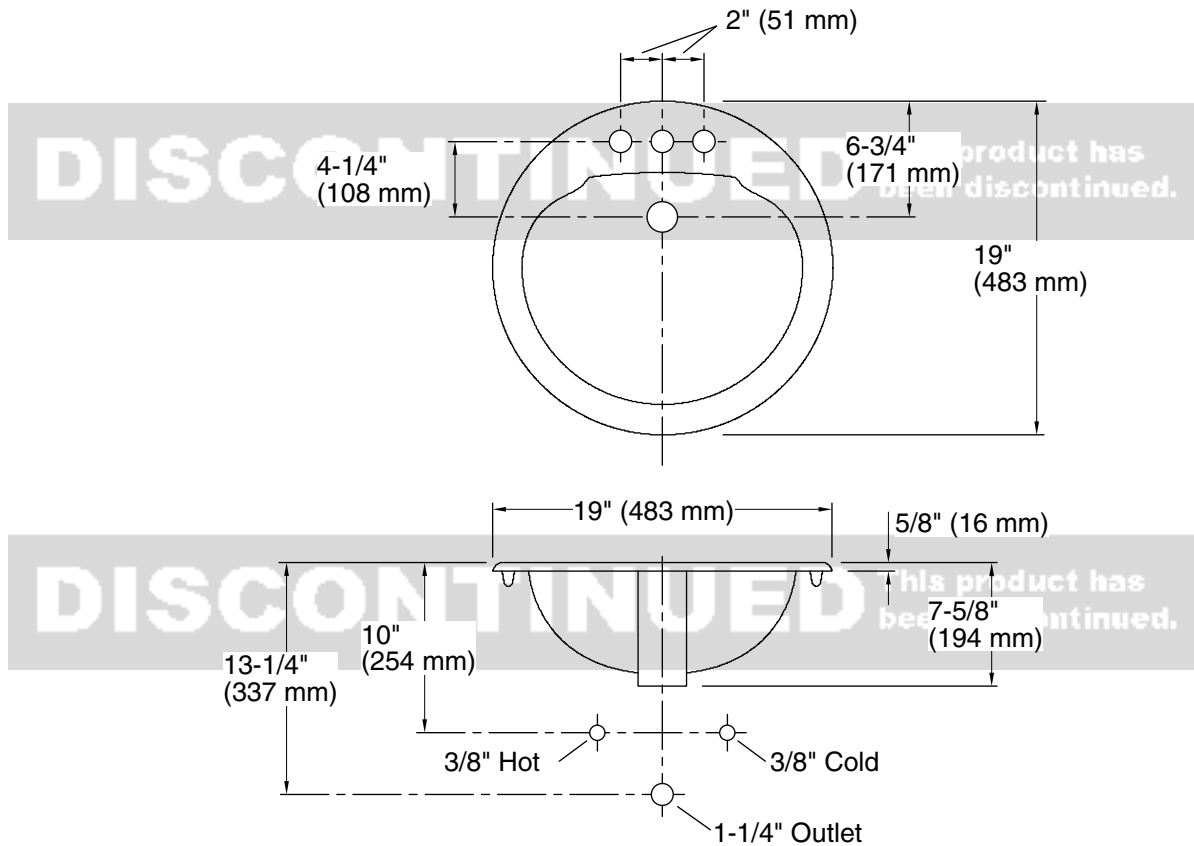

Features

- 4" (102 mm) centerset faucet holes.
- Center drain and overflow.

Material

- Made from solid Vikrell® material for strength, durability, and lasting beauty.

Installation

- Drop-in.

Included Components

DISCONTINUED This product has been discontinued.

Technical Information

All product dimensions are nominal.

- Bowl configuration: Single
- Installation: Drop-in
- Center(s): 4
- Bowl area (Only): Length: 14-1/2" (368 mm)
Width: 12-1/2" (318 mm)
Water depth: 4-7/8" (124 mm)
- Number of deck holes: 3
- Faucet hole spacing: 4" (102 mm)
- Drain hole: 1-1/4" (32 mm)
- Template: 1033457-7, required, included

Notes

Install this product according to the installation instructions.

Measure your actual product for roughing-in details.